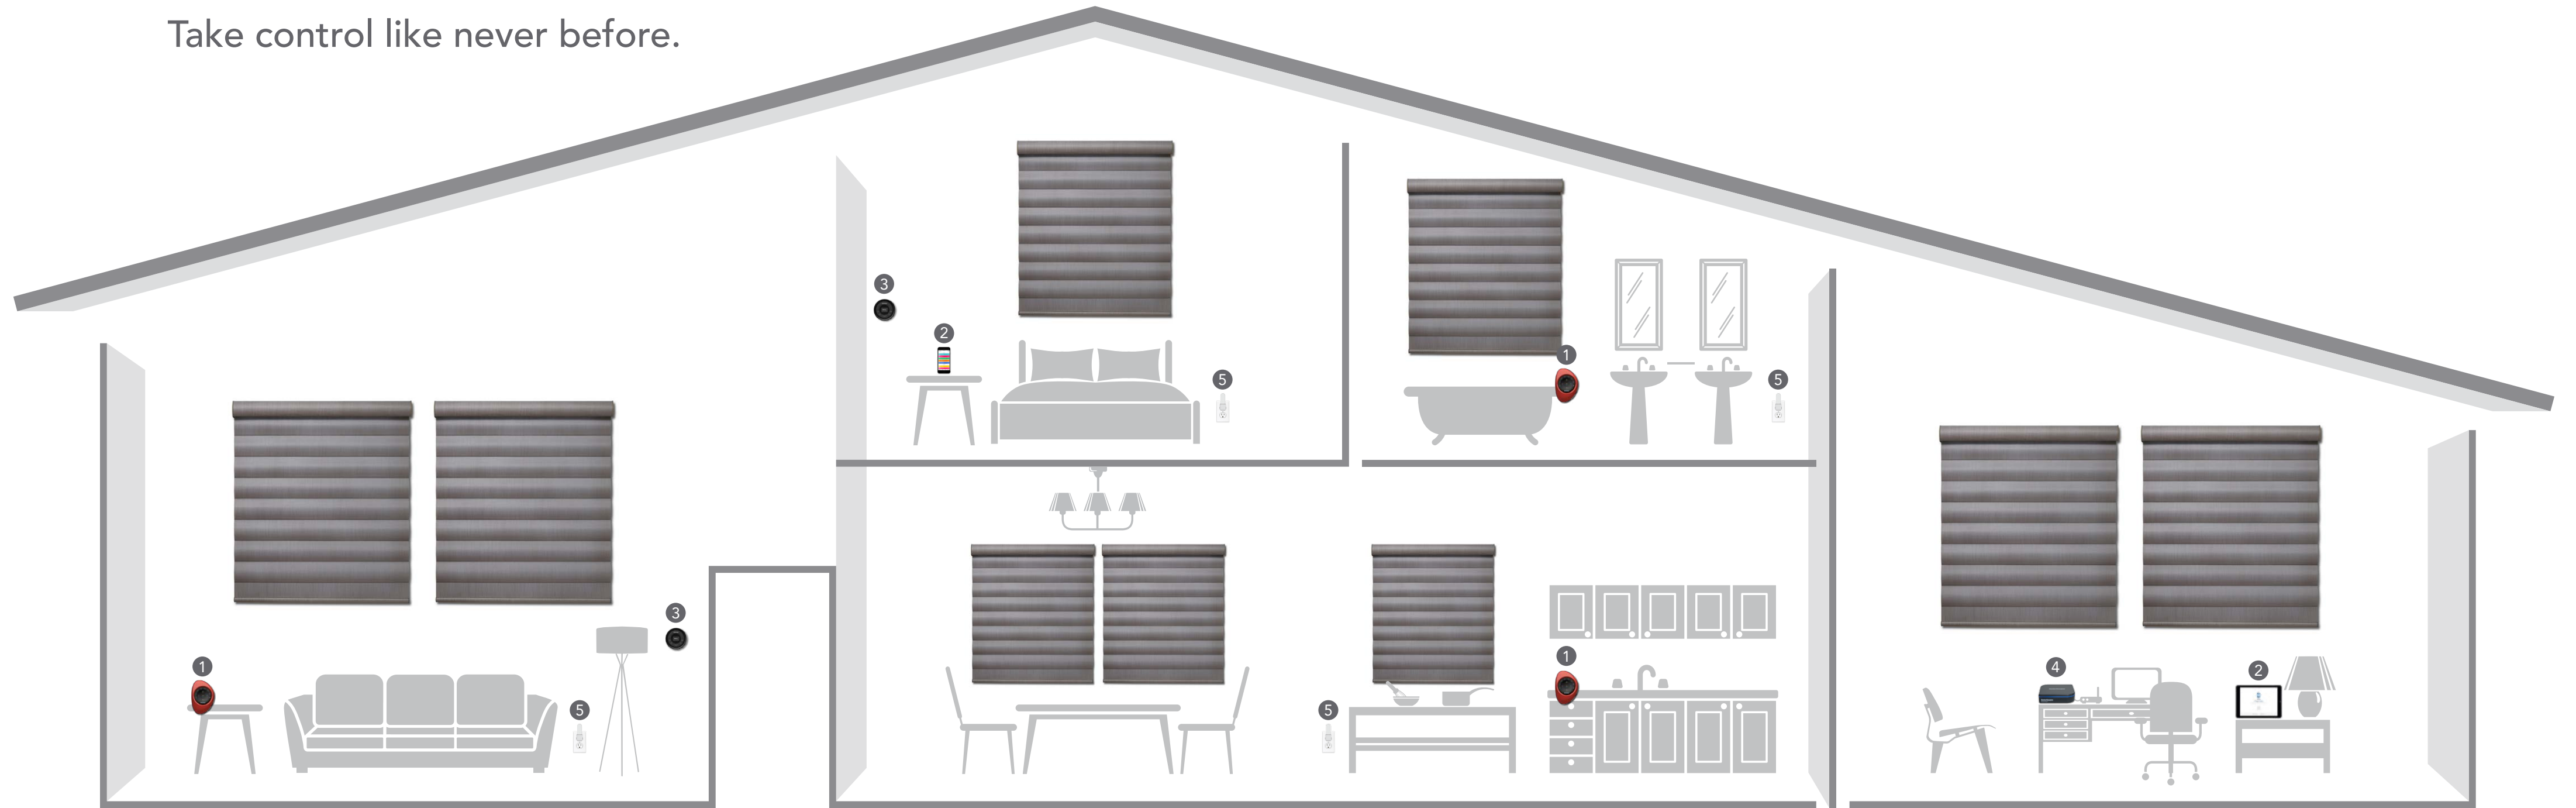

Enter a room and, like switching on a light, your shades operate at your command with the stylish Surface Remote. Or, reach for the Pebble Remote and adjust your shades on the fly to block the glare on a TV set, open to the view, or lower the shades for privacy without lifting more than a finger. The Pebble is the perfect union of form and function, both simply elegant and elegantly simple.

Pebble: Black Matte
Scene Controller: White

Pebble: Cobalt
Scene Controller: Black

Pebble: Cobalt
Scene Controller: White

It's your home.

Take control like never before.

Your control:

1) Pebble™ and Surface Remote:

At the heart of the PowerView™ Motorization system are the easy-to-use handheld and wall-mounted remotes that let you easily control and adjust a single window treatment or an entire room with the push of a button.

2) PowerView App:

Our innovative app allows you to use your smartphone or tablet like a remote control for individual shades, or the entire home, whether at home or away.

3) Pebble and Surface Scene Controller: