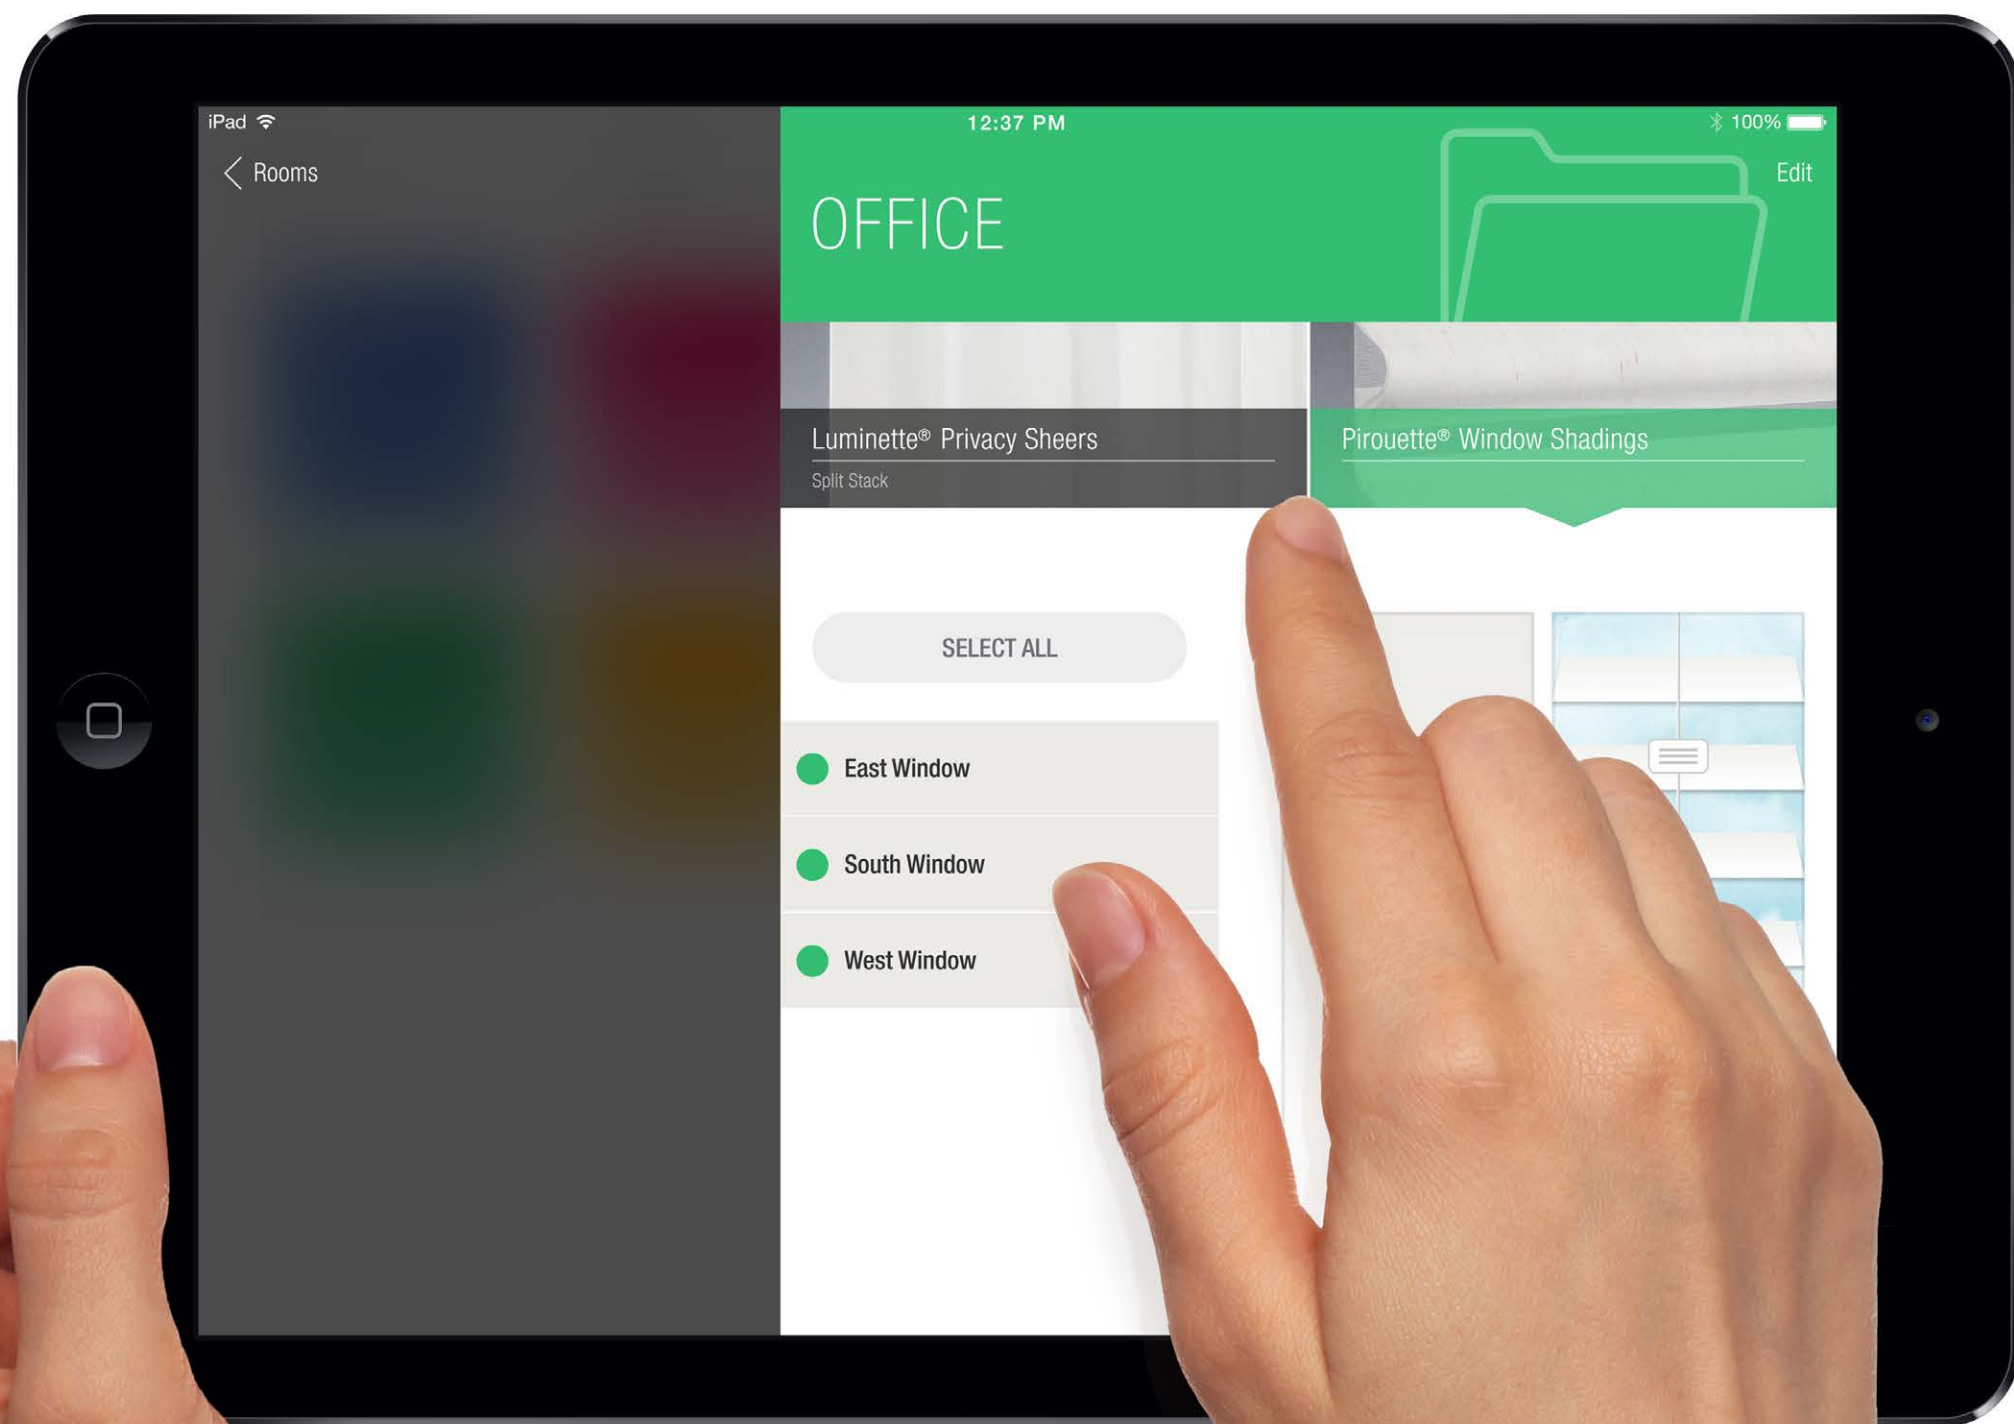

Pebble: Cobalt
Remote: Black

Pebble: Cobalt
Remote: White

Convenience

from any wall.

The Surface Remote, which easily mounts to any wall, operates the same way and with all the same features as the Pebble Remote, but from a convenient fixed location.

It comes in several color options to mix and match to your personal style.

Surface: White Matte
Remote: Black

Surface: White Matte
Remote: White

Surface: Nickel Matte
Remote: Black

Surface: Nickel Matte
Remote: White

Surface: Black Matte
Remote: Black

Surface: Black Matte
Remote: White

2) Direct control from your phone or tablet.

For more precise individual shade control or group control, use the PowerView™ App to send shades to specific positions with just the swipe of a finger. The PowerView App is available on Apple® iOS and Android™ mobile devices and requires a PowerView Hub for operation. The innovative PowerView Hub, which easily connects to your home's existing WiFi router, acts as the central nervous system for the entire PowerView Motorization system. It integrates all your motorized window treatments with the PowerView App, providing direct shade control and customized Scene settings from a single, central device. Then, from the convenience of your phone or tablet, use the PowerView App to quickly, precisely and with endless variety control the positions of all the shades in the room. Simply create your Rooms, add your shades to those Rooms, make a selection and use product-specific slider bars to adjust your shades to precise positions, 100% of the time.