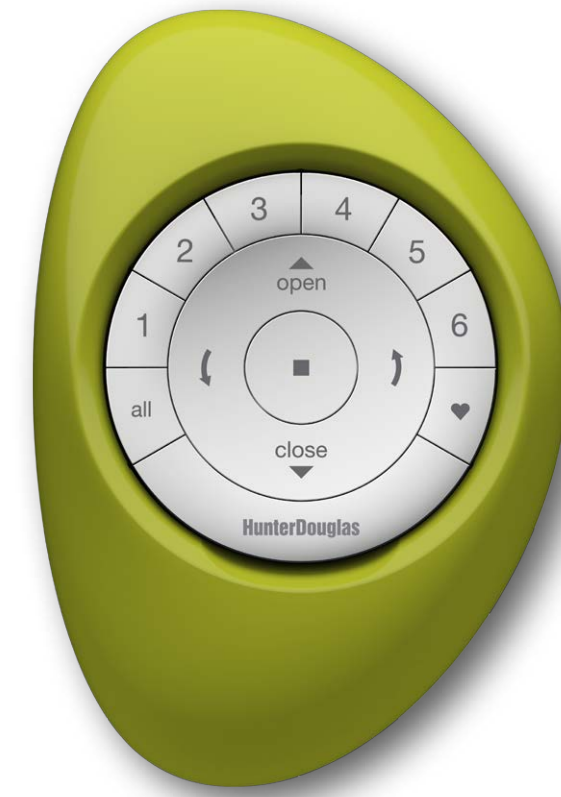

Pebble: Citron
Remote: White