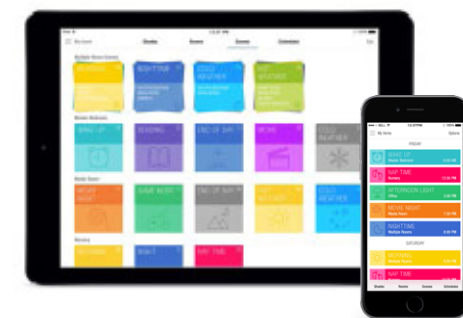

Select from three finishes to adapt to the personality of any home.

Surface: White Matte
Scene Controller: Black

Surface: White Matte
Scene Controller: White

Surface: Nickel Matte
Scene Controller: Black

Pebble: Black Matte
Scene Controller: White

Pebble: Cobalt
Scene Controller: Black

Pebble: Cobalt
Scene Controller: White

It's your home.

Take control like never before.

Your control:

1) Pebble™ and Surface Remote:

At the heart of the PowerView™ Motorization system are the easy-to-use handheld and wall-mounted remotes that let you easily control and adjust a single window treatment or an entire room with the push of a button.

2) PowerView App:

Our innovative app allows you to use your smartphone or tablet like a remote control for individual shades, or the entire home, whether at home or away.

3) Pebble and Surface Scene Controller: