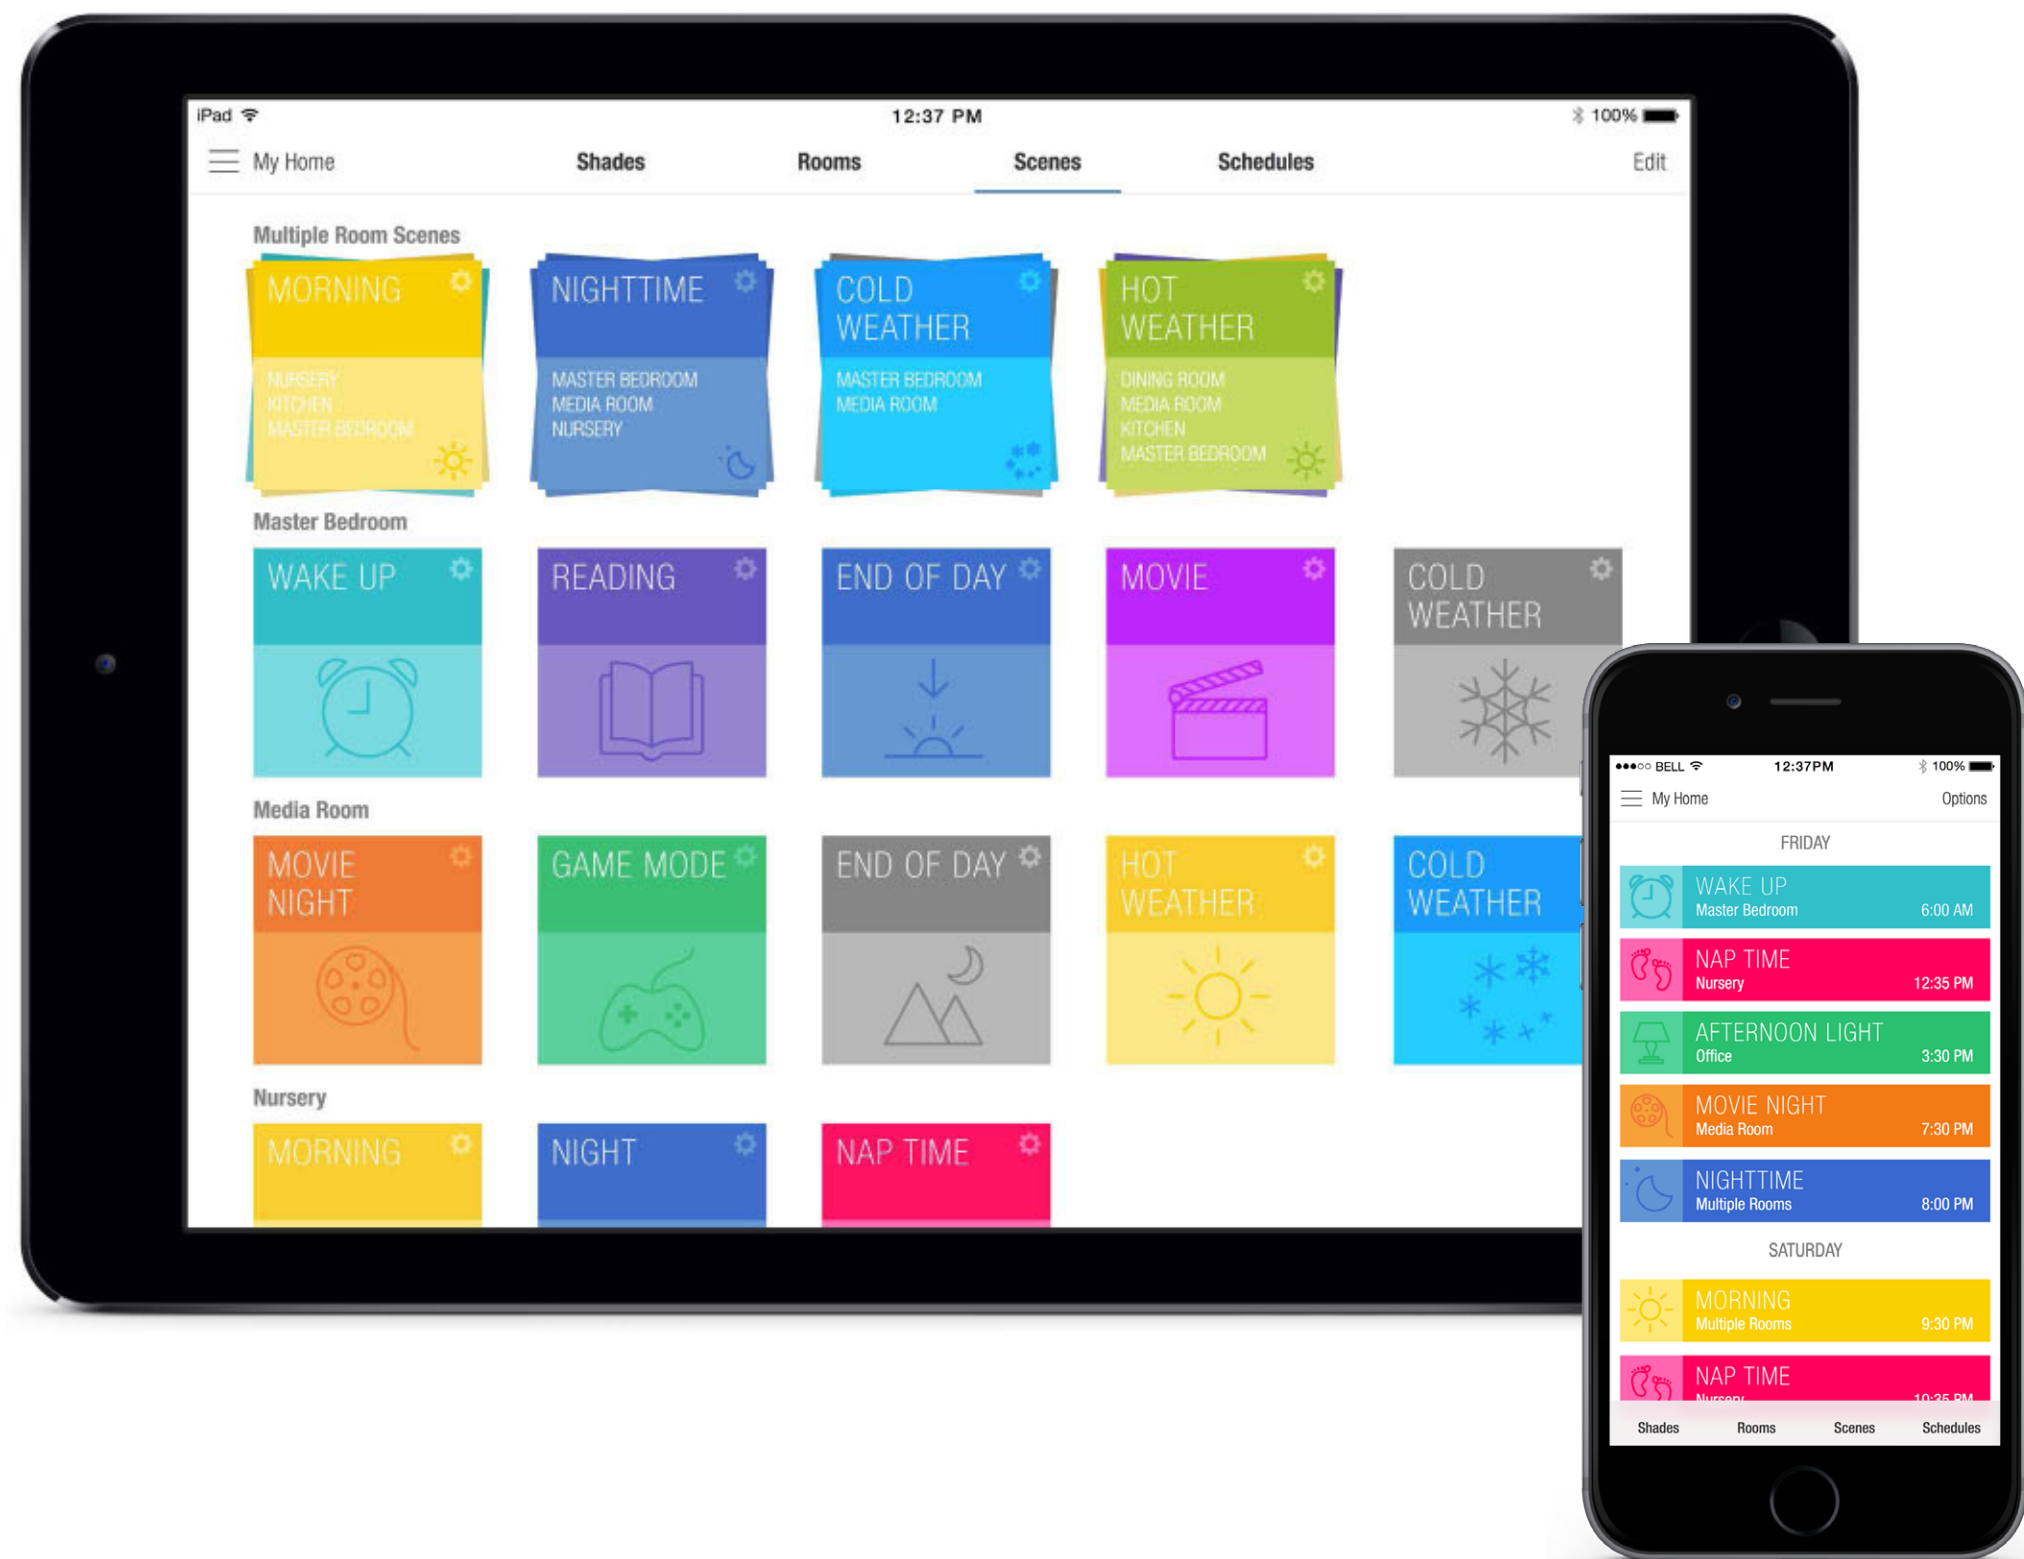

Surface: Black Matte
Remote: Black

Surface: Black Matte
Remote: White

2) Direct control from your phone or tablet.

For more precise individual shade control or group control, use the PowerView™ App to send shades to specific positions with just the swipe of a finger. The PowerView App is available on Apple® iOS and Android™ mobile devices and requires a PowerView Hub for operation. The innovative PowerView Hub, which easily connects to your home's existing WiFi router, acts as the central nervous system for the entire PowerView Motorization system. It integrates all your motorized window treatments with the PowerView App, providing direct shade control and customized Scene settings from a single, central device. Then, from the convenience of your phone or tablet, use the PowerView App to quickly, precisely and with endless variety control the positions of all the shades in the room. Simply create your Rooms, add your shades to those Rooms, make a selection and use product-specific slider bars to adjust your shades to precise positions, 100% of the time.

3) Set your Scenes.

If you prefer to have Rooms operate independently, or work together in total synchronization, you can use the PowerView™ App to create distinct Scenes for your daily life. Your unique collection of personalized Scenes is easy to set up, operate and manage. Name them, color code them and organize them in the way that is easiest for you and your family to use. For example, greet the day with the arrival of the sun by opening the shades in your Master Bedroom and Kitchen to the perfect position for your morning activities. In the evening, have the whole home gracefully close out the day and ensure your privacy. The choice is yours. Scenes can be created within individual Rooms and compiled into Multiple Room Scenes to activate a whole host of activity throughout the home with a single press.