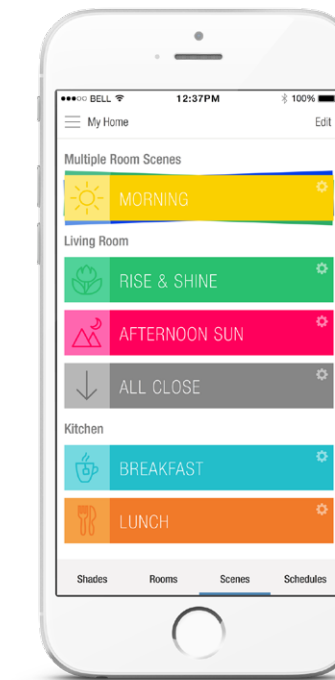

DINNER

6:30 PM: ROTATE VANES
KITCHEN

INSPIRATION

1:30 PM: HALFWAY
OFFICE

NIGHTTIME

8:30 PM: ALL CLOSE
WHOLE HOME

4) Bring Scenes to life.

Once you have your Scenes created, you can control them on command with the PowerView™ Pebble™

Scene Controller or even your phone or tablet from anywhere in the world using RemoteConnect™.

Key features of Scene control:

RemoteConnect™: provides the ability to activate Scenes from anywhere in the world via your phone or tablet by creating an account with the PowerView™ App. Forget to close the shades before leaving on vacation? Log-in remotely to the PowerView App to set your shades in motion. RemoteConnect works through a secure Hunter Douglas server to keep your home safe and protected.

Scene Controller: Perfect for activating Scenes on the fly, the Scene Controller provides the added convenience of Scene control from the handheld Pebble and wall-mounted Surface.

Scene control

on any wall in any home.