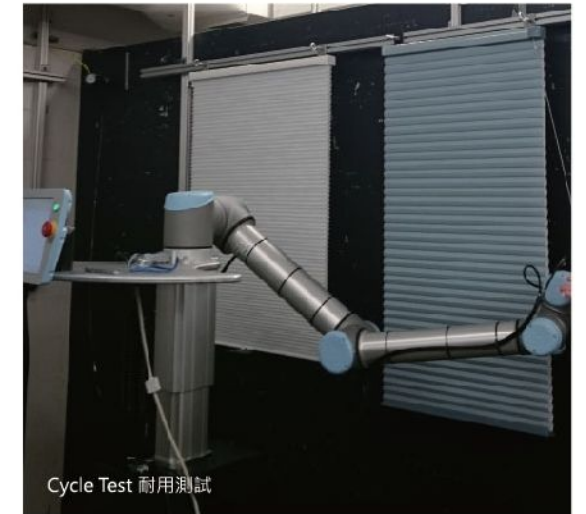

Durable Components for Reliable Operation

耐用配件，操作更穩定可靠

Made with high-quality materials and expert craftsmanship, Hunter Douglas performs well in the Cycle Test while others became inoperable after 70% of the test.
選用優質原料，配合專業生產技術，Hunter Douglas 窗飾在耐用測試中表現卓越，符合嚴格要求，經長期使用，仍能保持操作暢順。